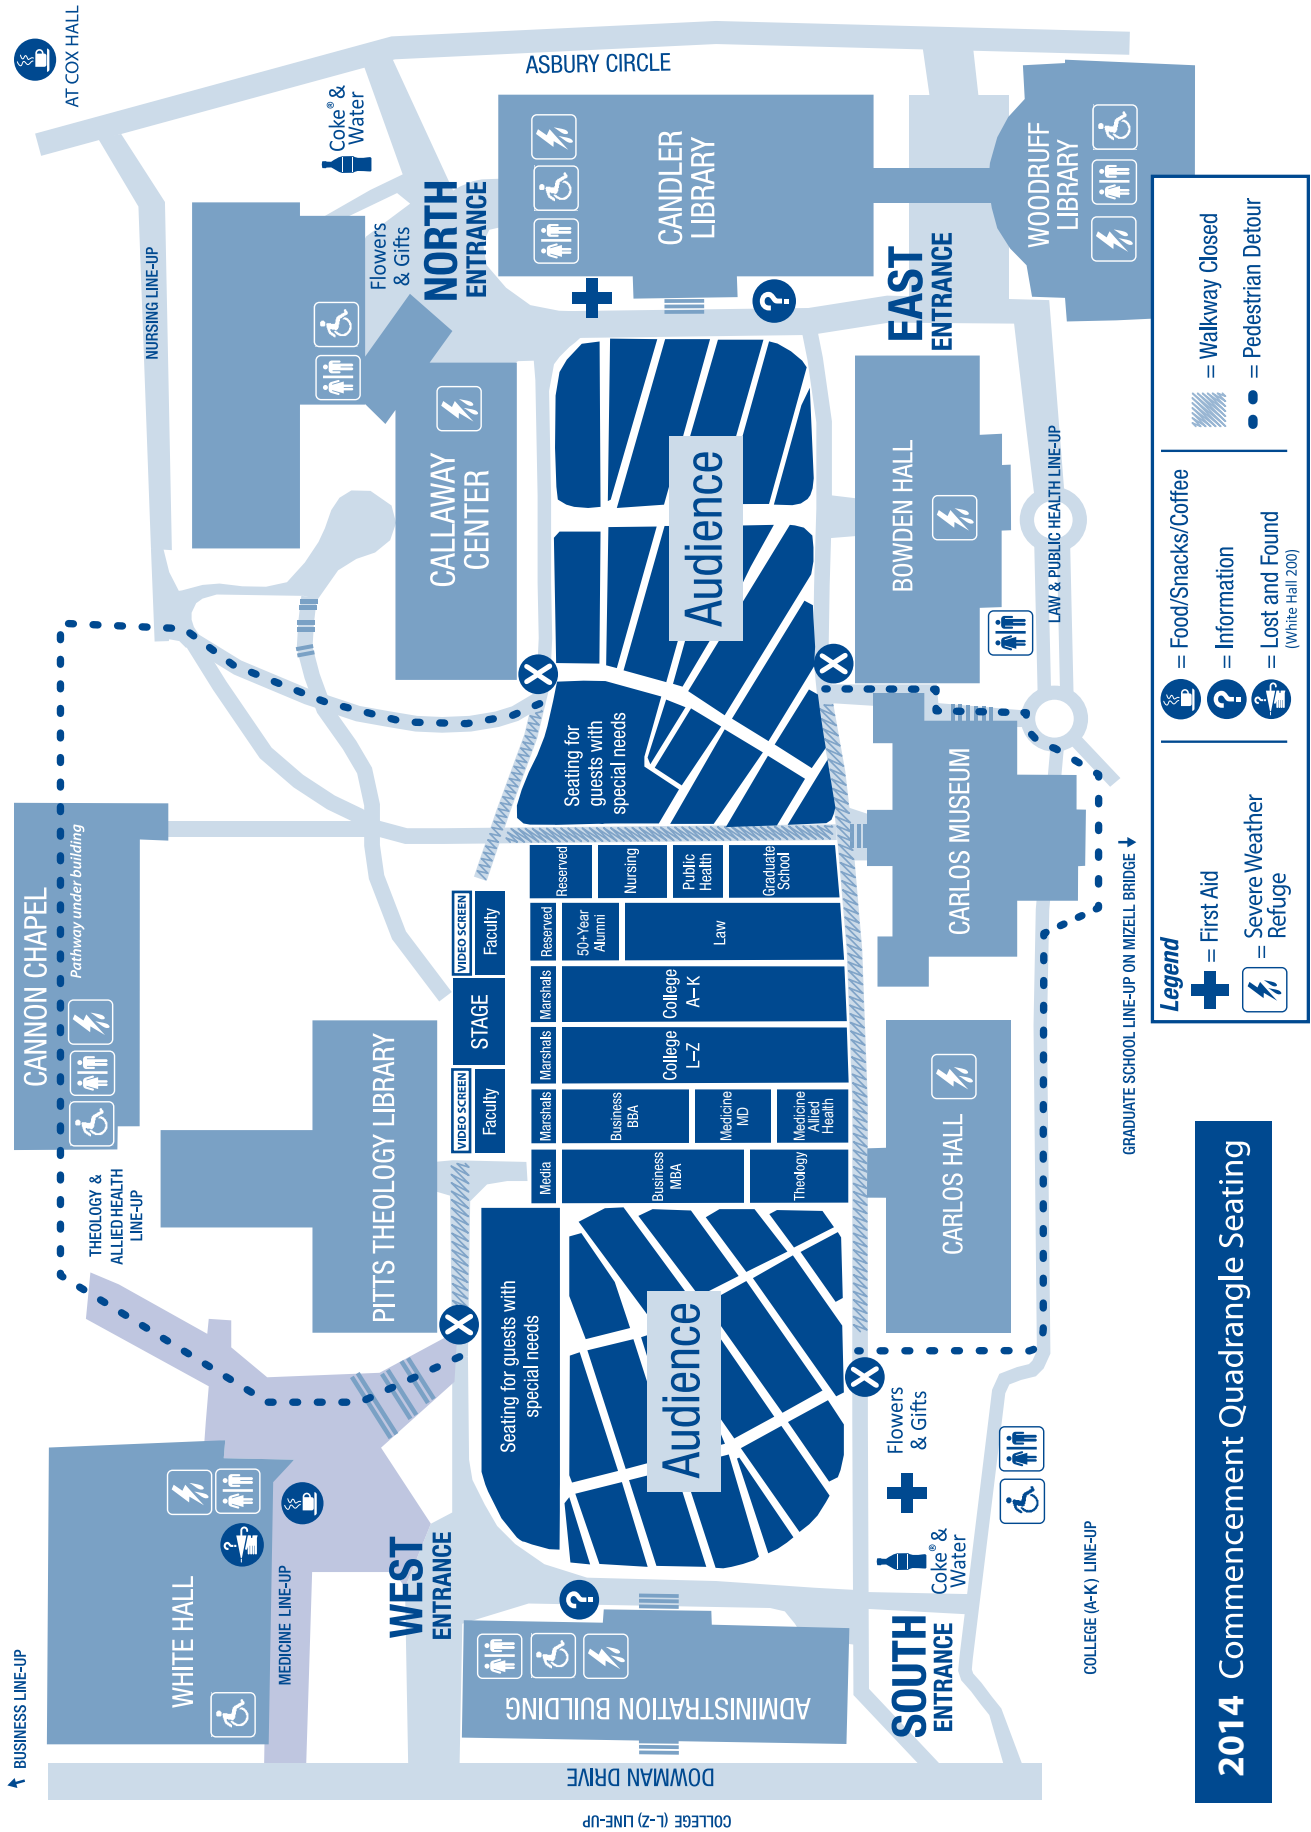

2014 Commencement Quadrangle Seating

Legend

- = Severe Weather Refuge
- = First Aid
- = Information
- = Food/Snacks/Coffee
- = Lost and Found (White Hall 200)
- = Walkway Closed
- = Pedestrian Detour