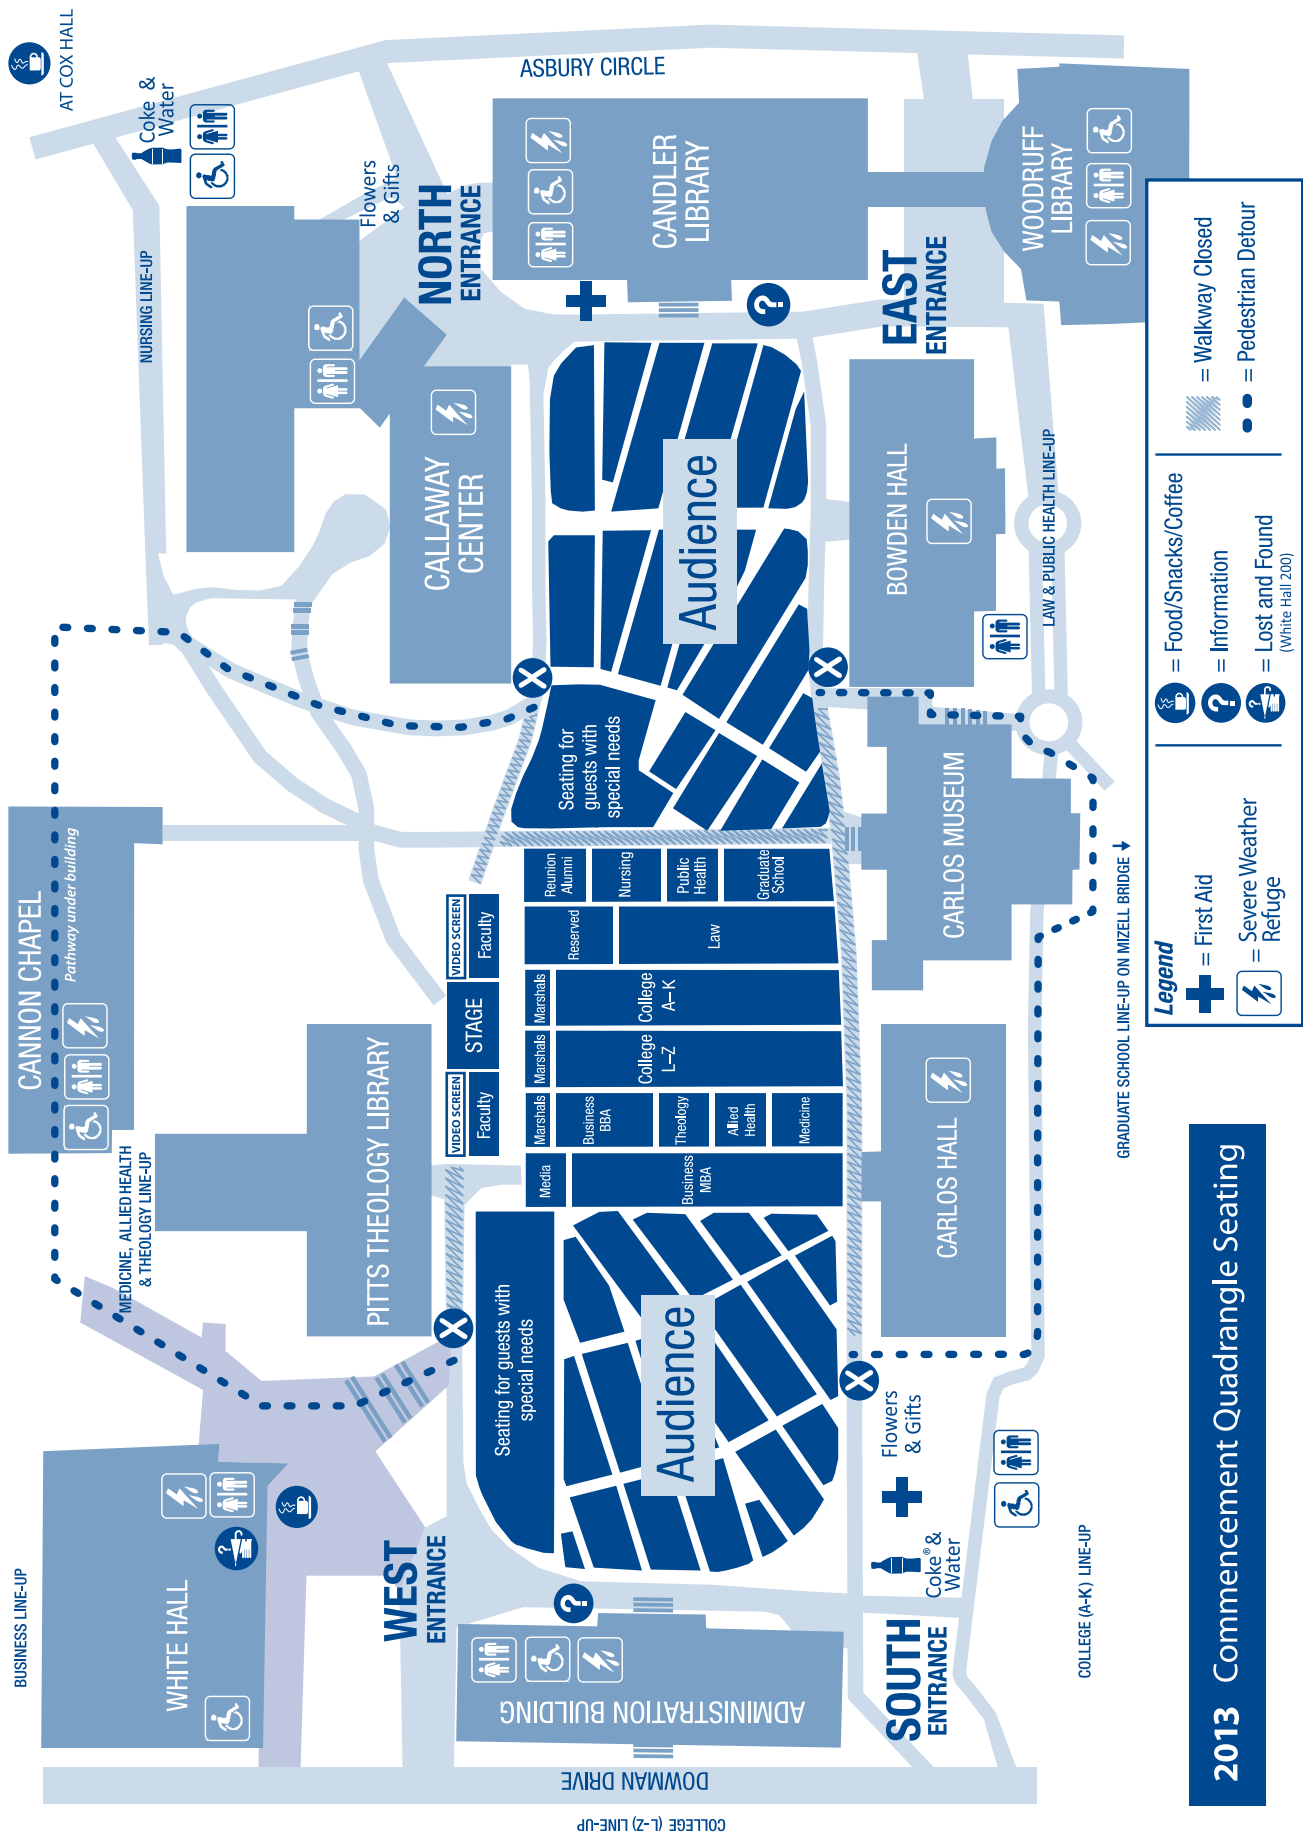

2013 Commencement Quadrangle Seating