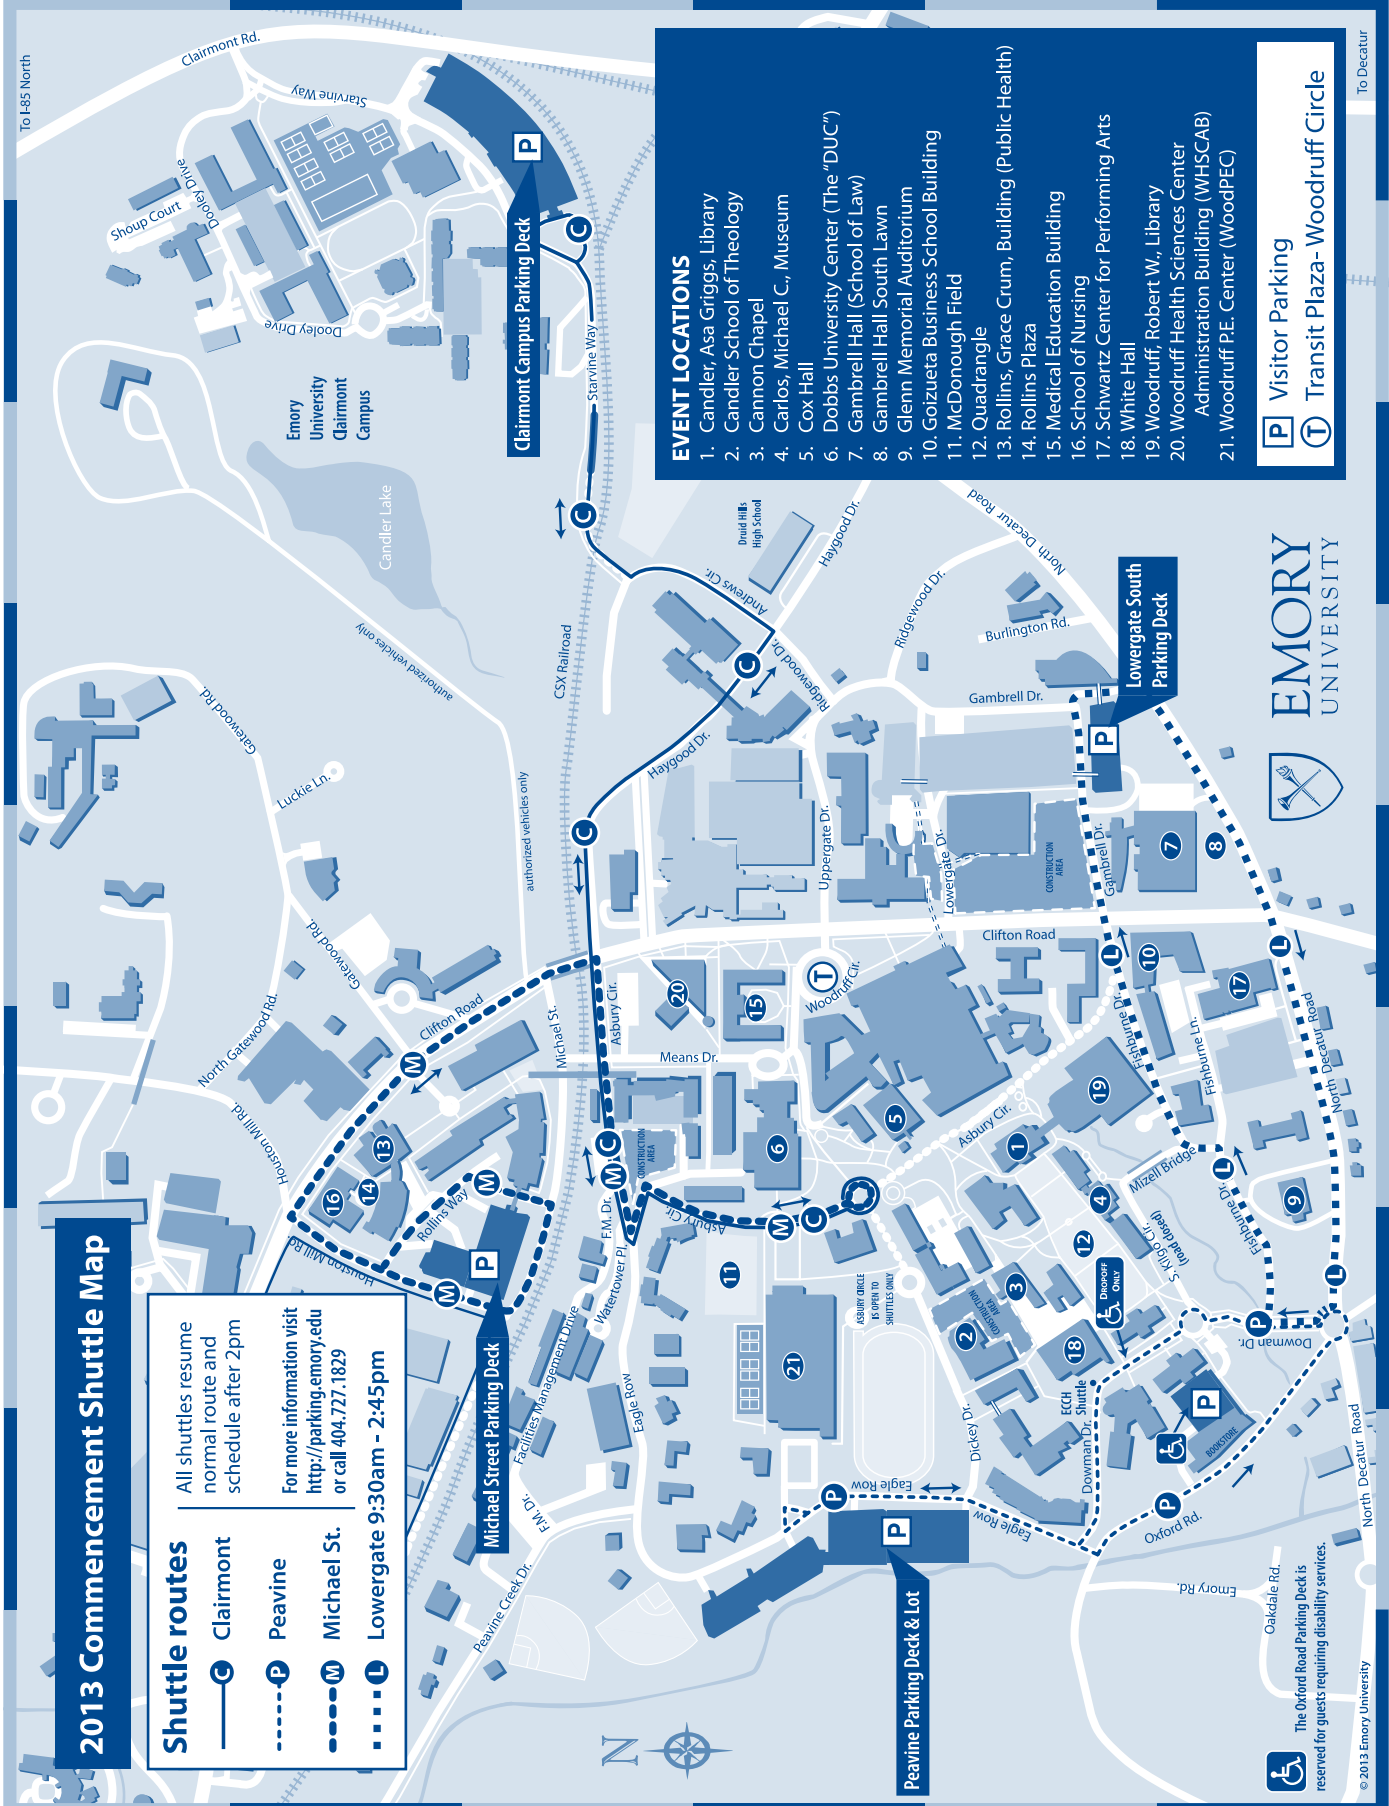

- P** Visitor Parking
- T** Transit Plaza- Woodruff Circle

**EMORY UNIVERSITY**

The Oxford Road Parking Deck is reserved for guests requiring disability services.

To Decatur

© 2013 Emory University