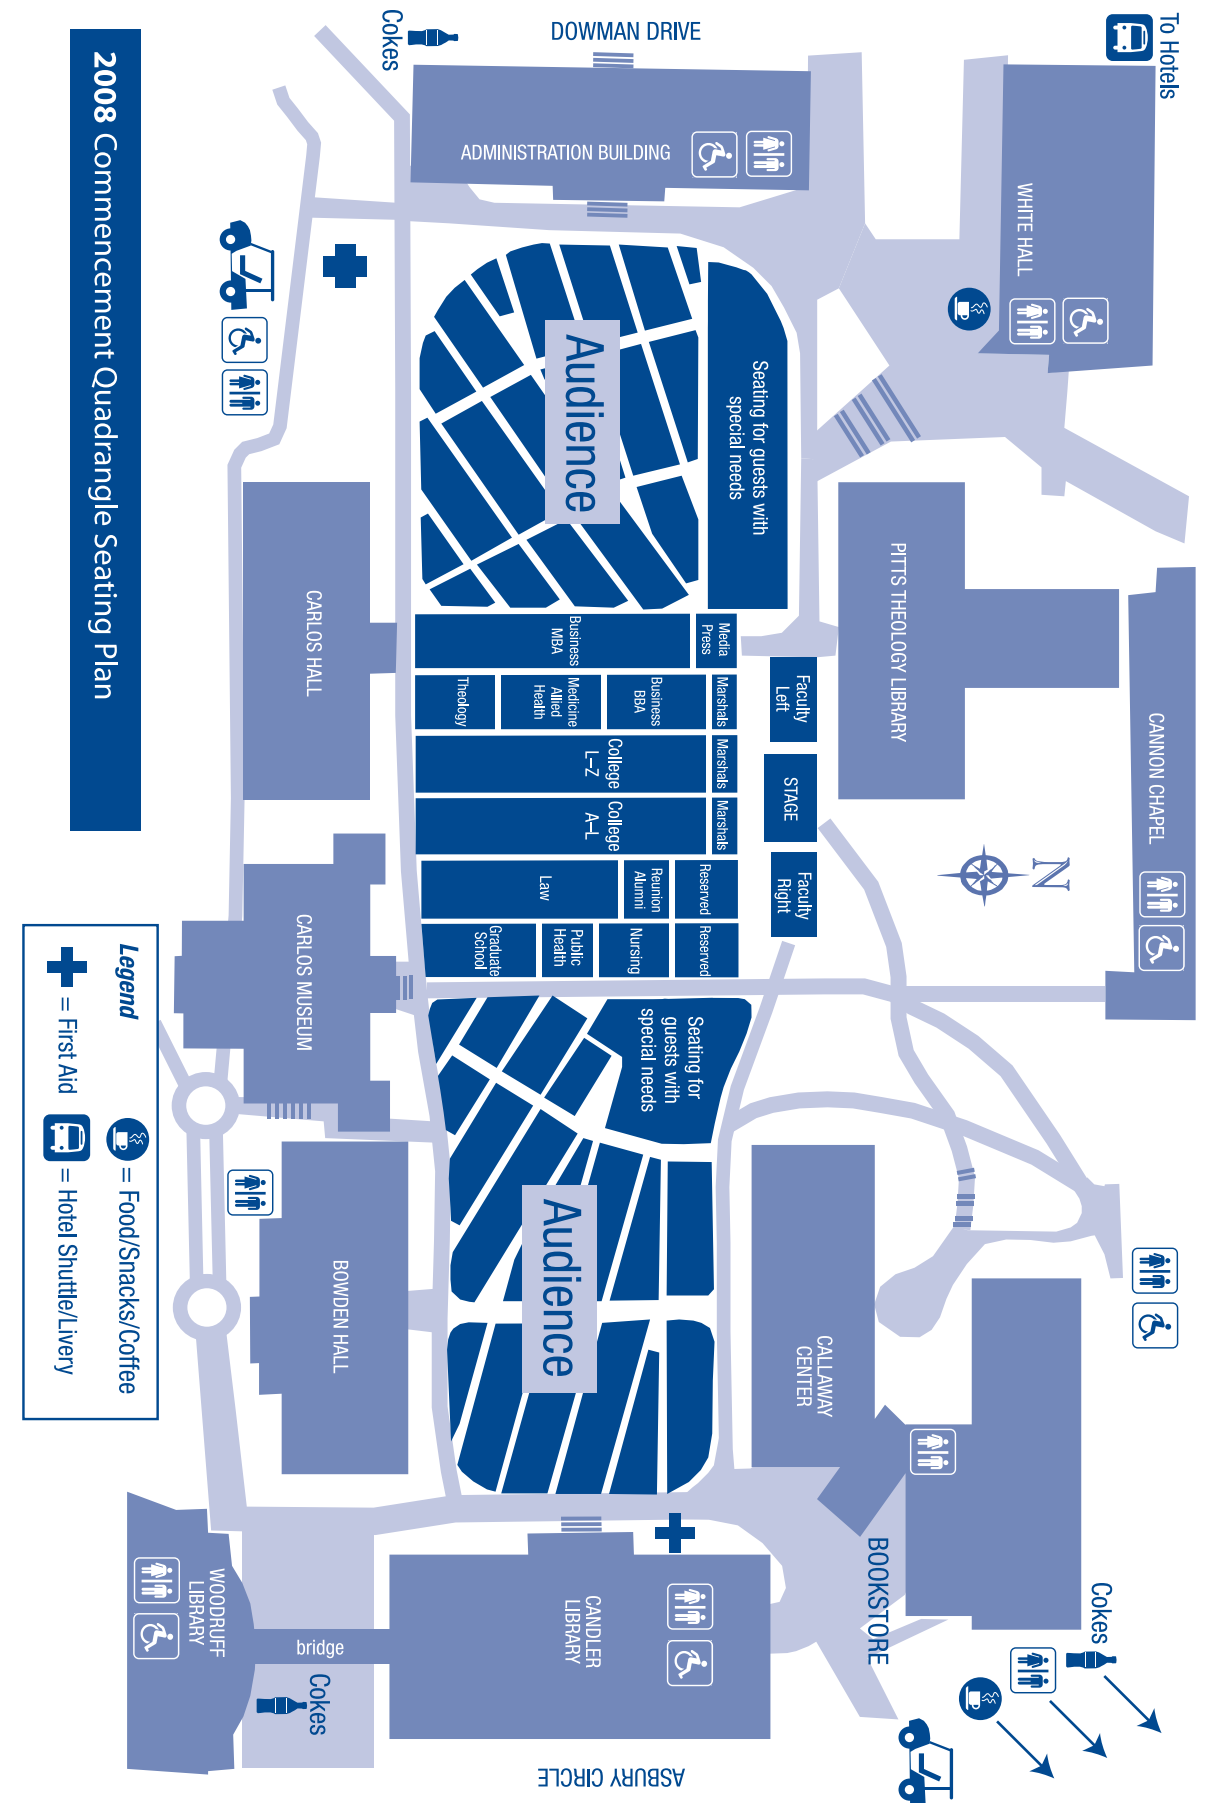

Next to Pitts Library is the Loula Walker and Ely Reeves Callaway Sr. Memorial Center. Thanks to a generous gift from alumnus Ely R. Callaway Jr. in honor of his parents, this center joins the former Humanities Building with the original Physics Building, which was constructed in 1919.

At the west end of the Quadrangle is the Administration Building (1955), a gift of Charles Howard Candler 1898C 1902M 1942H. Like his father, Asa, Charles chaired the Board of Trustees for many years. Between the Administration Building and Pitts Library sits the more modern White Hall, the main classroom building of Emory College. Above the trees of the north side of the Quadrangle are the curved red roof of the William R. Cannon Chapel—designed by Paul Rudolph and dedicated in 1981—and the towers of Emory University Hospital to the east.